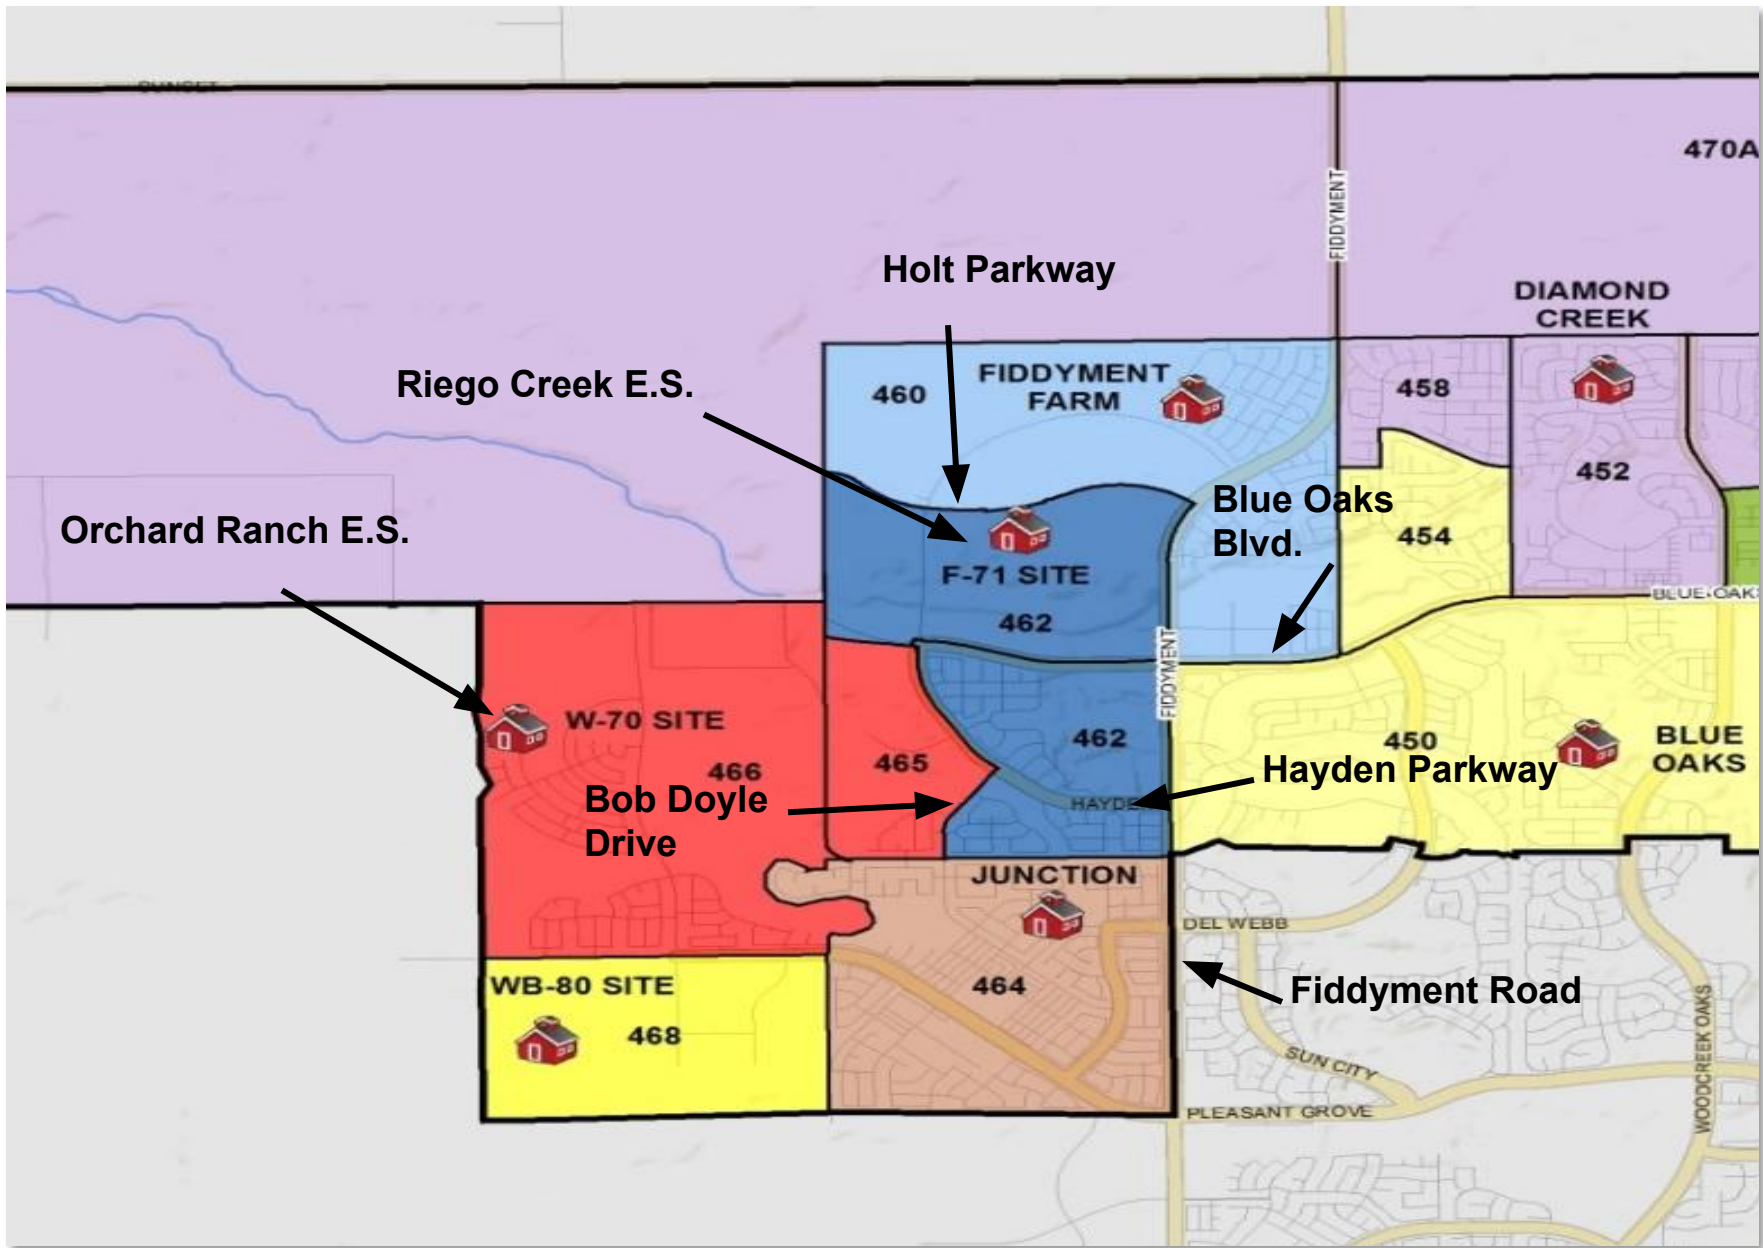

# Riego Creek Elementary Intra-District Transfer Request Process

- Riego Creek Elementary Attendance Boundary
  - 257 students
    - TK-4th grades
- December 2, 2019 - December 20, 2019
  - Riego Creek Elementary residents, students, siblings
  - Notification by January 31, 2020
- January 6, 2020 - January 30, 2020
  - All RCSD Residents/Students
- Intra-District Transfer Document
  - [www.rcsdk8.org](http://www.rcsdk8.org)
  - Fillable document available online - December 2, 2019

# Current Elementary School Boundaries - RCSD 2019-2020

# Riego Creek Elementary School 2020-2021

# WB-60 Elementary School 2022-2023 est.