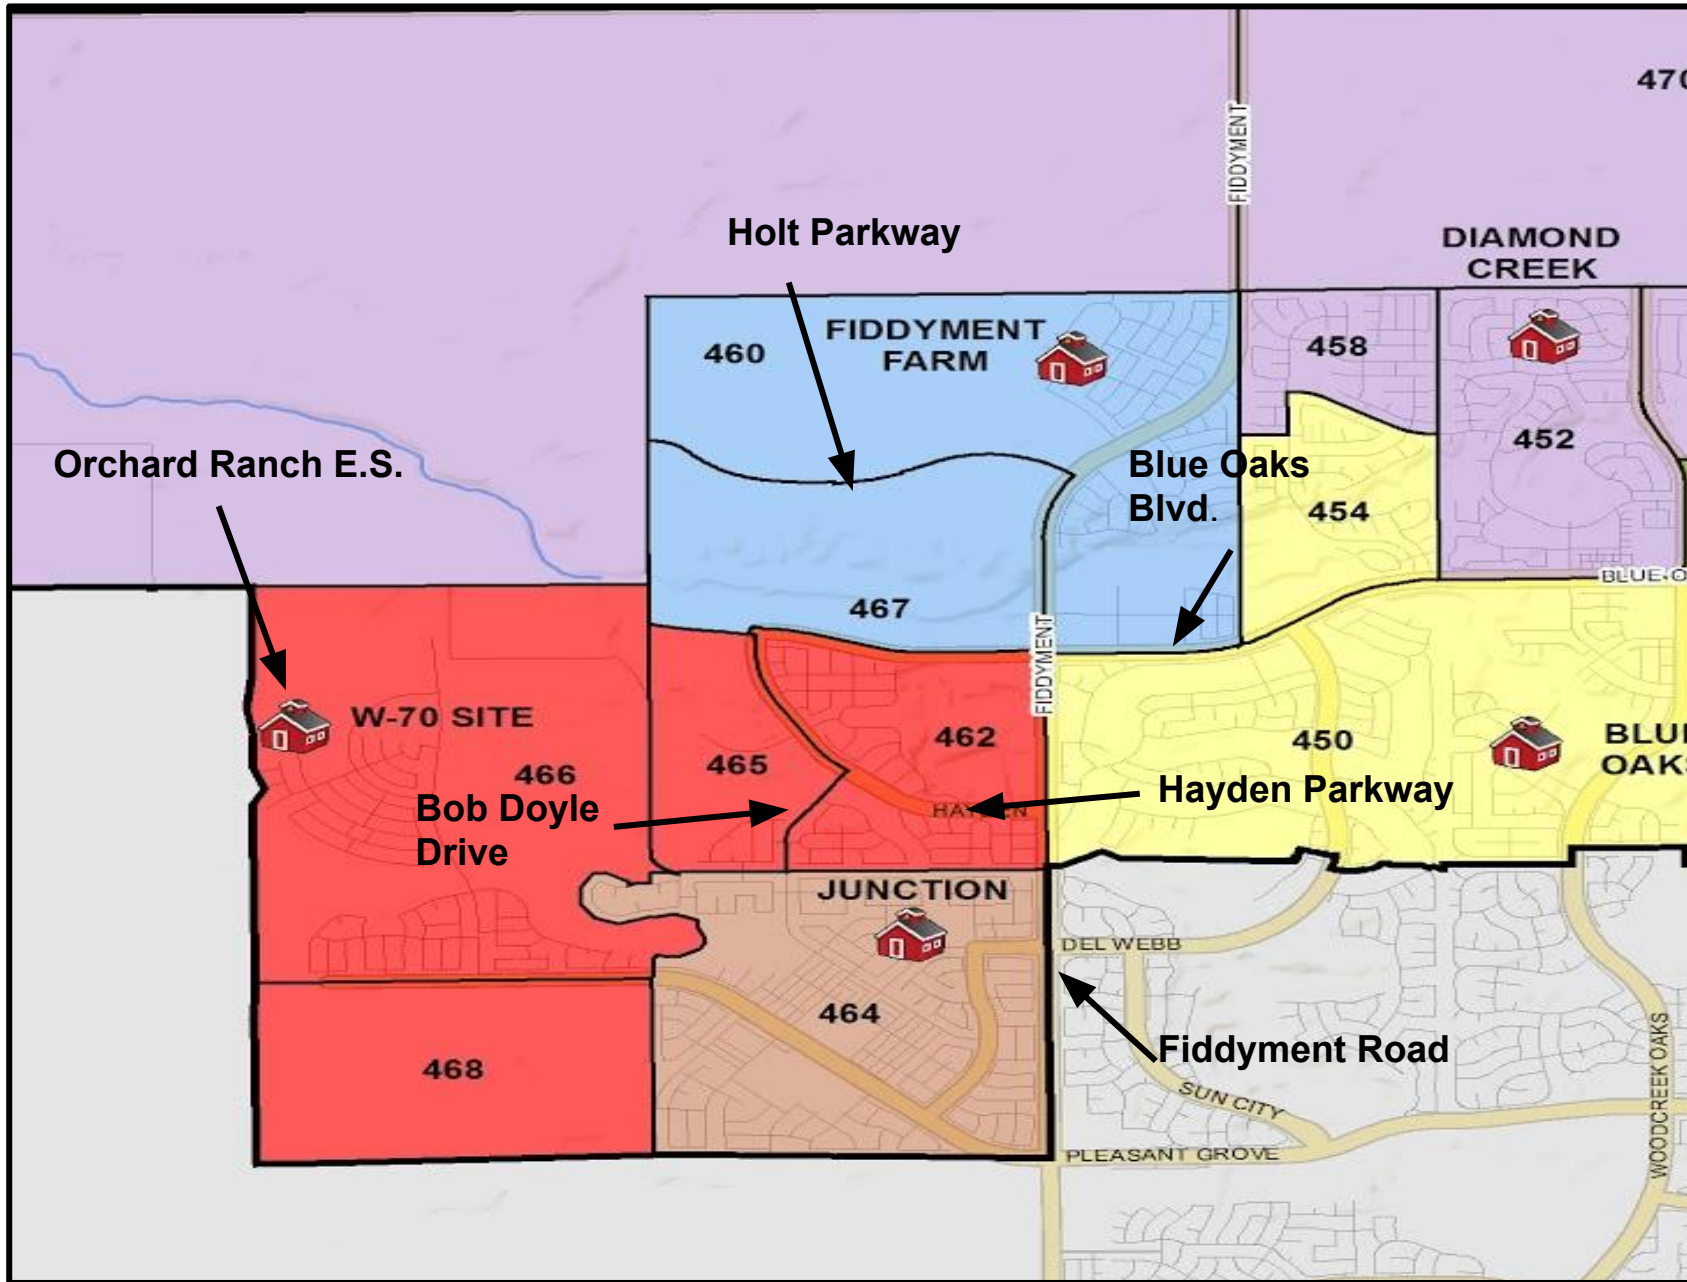

# Riego Creek Elementary School

Derk Garcia, Superintendent

September 2019

**RCS****D** ROSEVILLE CITY  
SCHOOL DISTRICT  
— Est. 1869 —

# Riego Creek Elementary School

- Designed for 600 TK-5th grade students (Phase I)
  - Capacity for 800 (Phase II)
- Community/Common Spaces on Pruett Drive
  - Administration; Multi-Purpose; Library; Flex Classroom
- Indoor/Outdoor Learning
  - Shade structures and natural lighting
- Adventure Club, Green Space, City Park
- Principal: December 2, 2019
- Staff: January - June 2020

# Riego Creek Elementary Intra-District Transfer Request Process

- Riego Creek Elementary Attendance Boundary
  - 257 students
    - TK-4th grades
- December 2, 2019 - December 20, 2019
  - Riego Creek Elementary residents, students, siblings
  - Notification by January 31, 2020
- January 6, 2020 - January 30, 2020
  - All RCSD Residents/Students
- Intra-District Transfer Document
  - [www.rcsdk8.org](http://www.rcsdk8.org)
  - Fillable document available online - December 2, 2019

# Current Elementary School Boundaries - RCSD 2019-2020