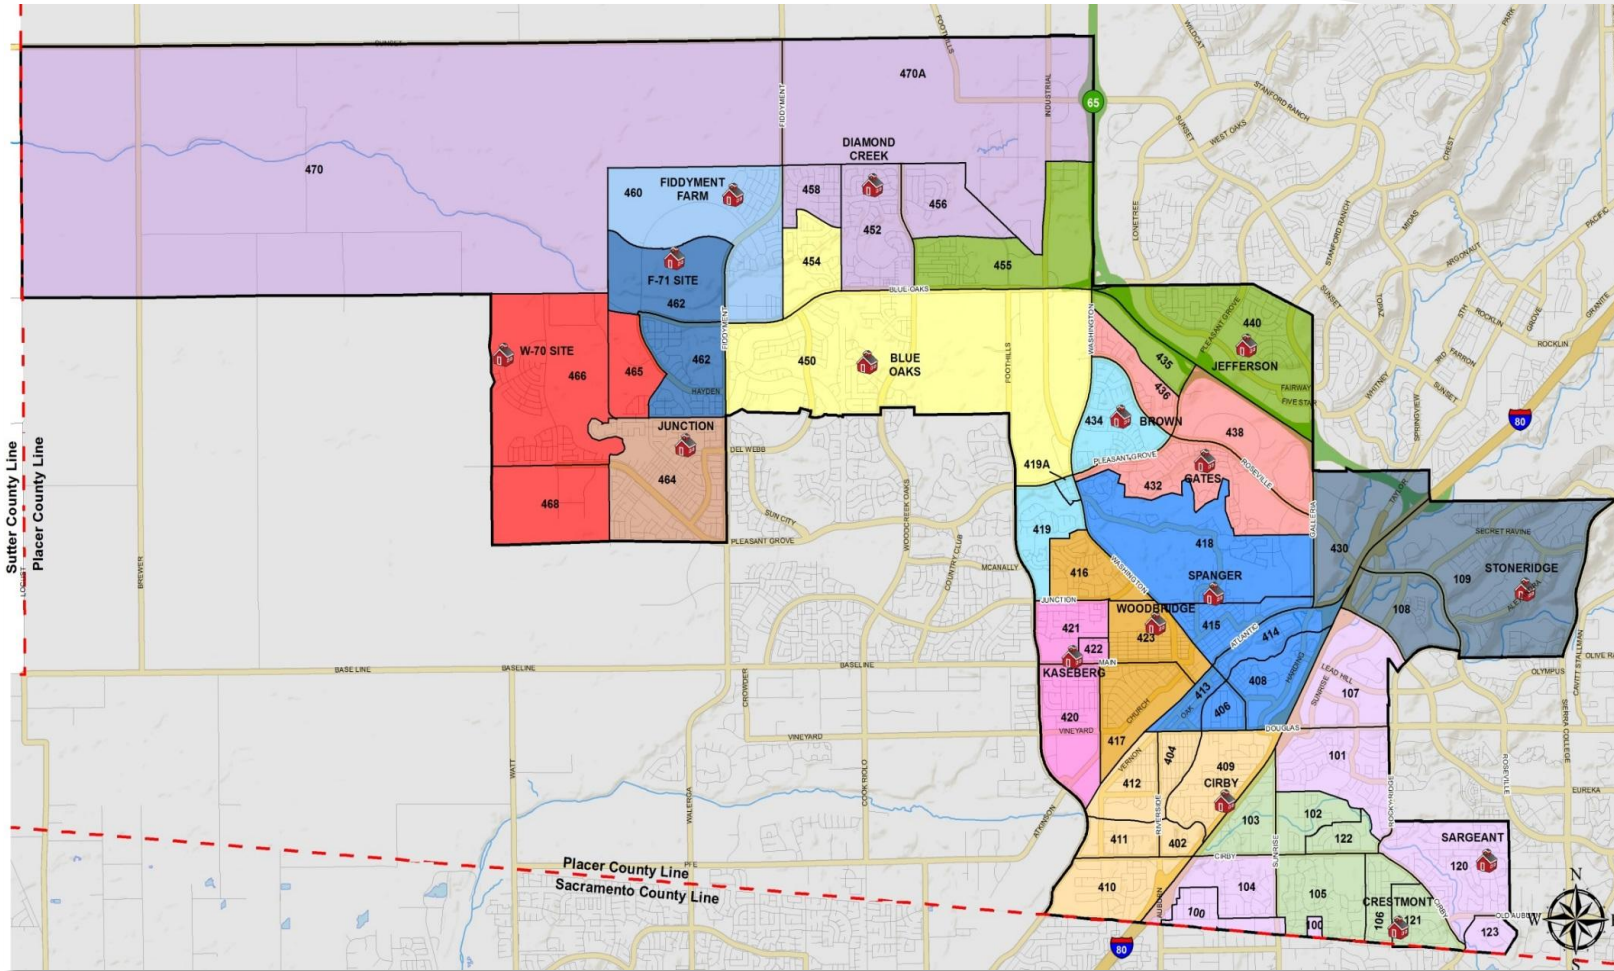

# Riego Creek Elementary Intra-District Transfer Request Process

- Riego Creek Elementary Attendance Boundary
  - 257 students
    - TK-4th grades
- December 2, 2019 - December 20, 2019
  - Riego Creek Elementary residents, students, siblings
  - Notification by January 31, 2020
- January 6, 2020 - January 30, 2020
  - All RCSD Residents/Students
- Intra-District Transfer Document
  - [www.rcsdk8.org](http://www.rcsdk8.org)
  - Fillable document available online - December 2, 2019

# Current Elementary School Boundaries - RCSD 2019-2020

# Riego Creek Elementary School 2020-2021

# WB-60 Elementary School 2022-2023 est.