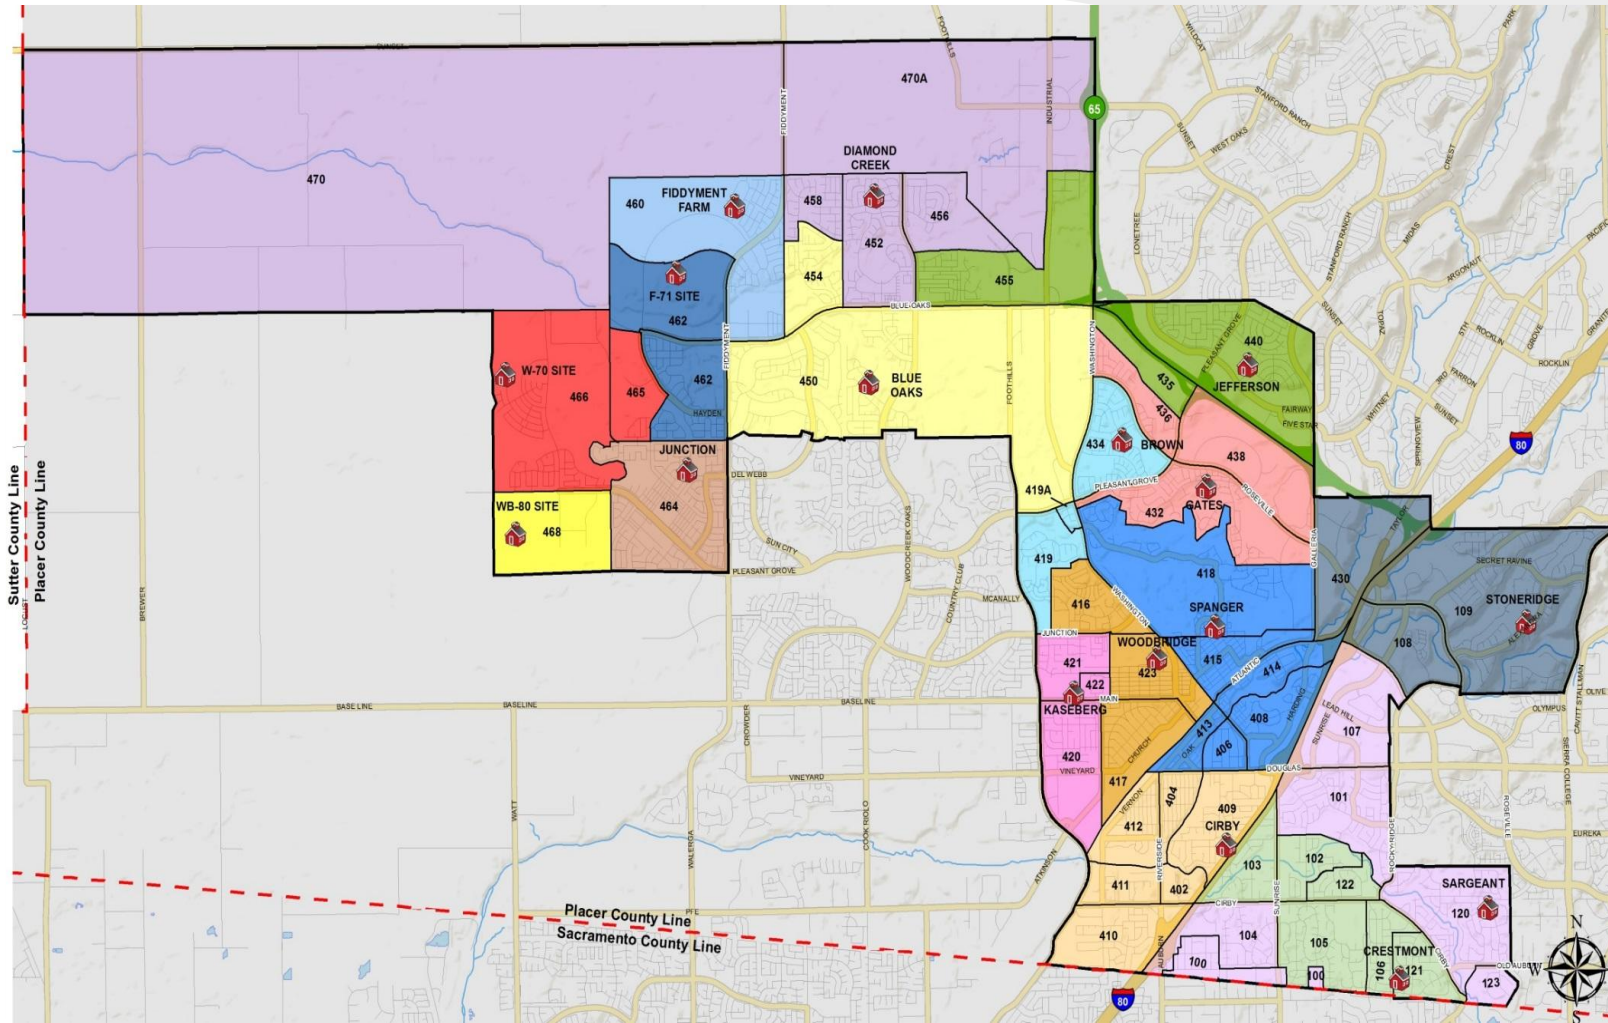

# Riego Creek Elementary Intra-District Transfer Request Process

- Riego Creek Elementary Attendance Boundary
  - 257 students
    - TK-4th grades
- December 2, 2019 - December 20, 2019
  - Riego Creek Elementary residents, students, siblings
  - Notification by January 31, 2020
- January 6, 2020 - January 30, 2020
  - All RCSD Residents/Students
- Intra-District Transfer Document
  - [www.rcsdk8.org](http://www.rcsdk8.org)
  - Fillable document available online - December 2, 2019

# Current Elementary School Boundaries - RCSD 2019-2020

# Riego Creek Elementary School 2020-2021

# WB-60 Elementary School 2022-2023 est.