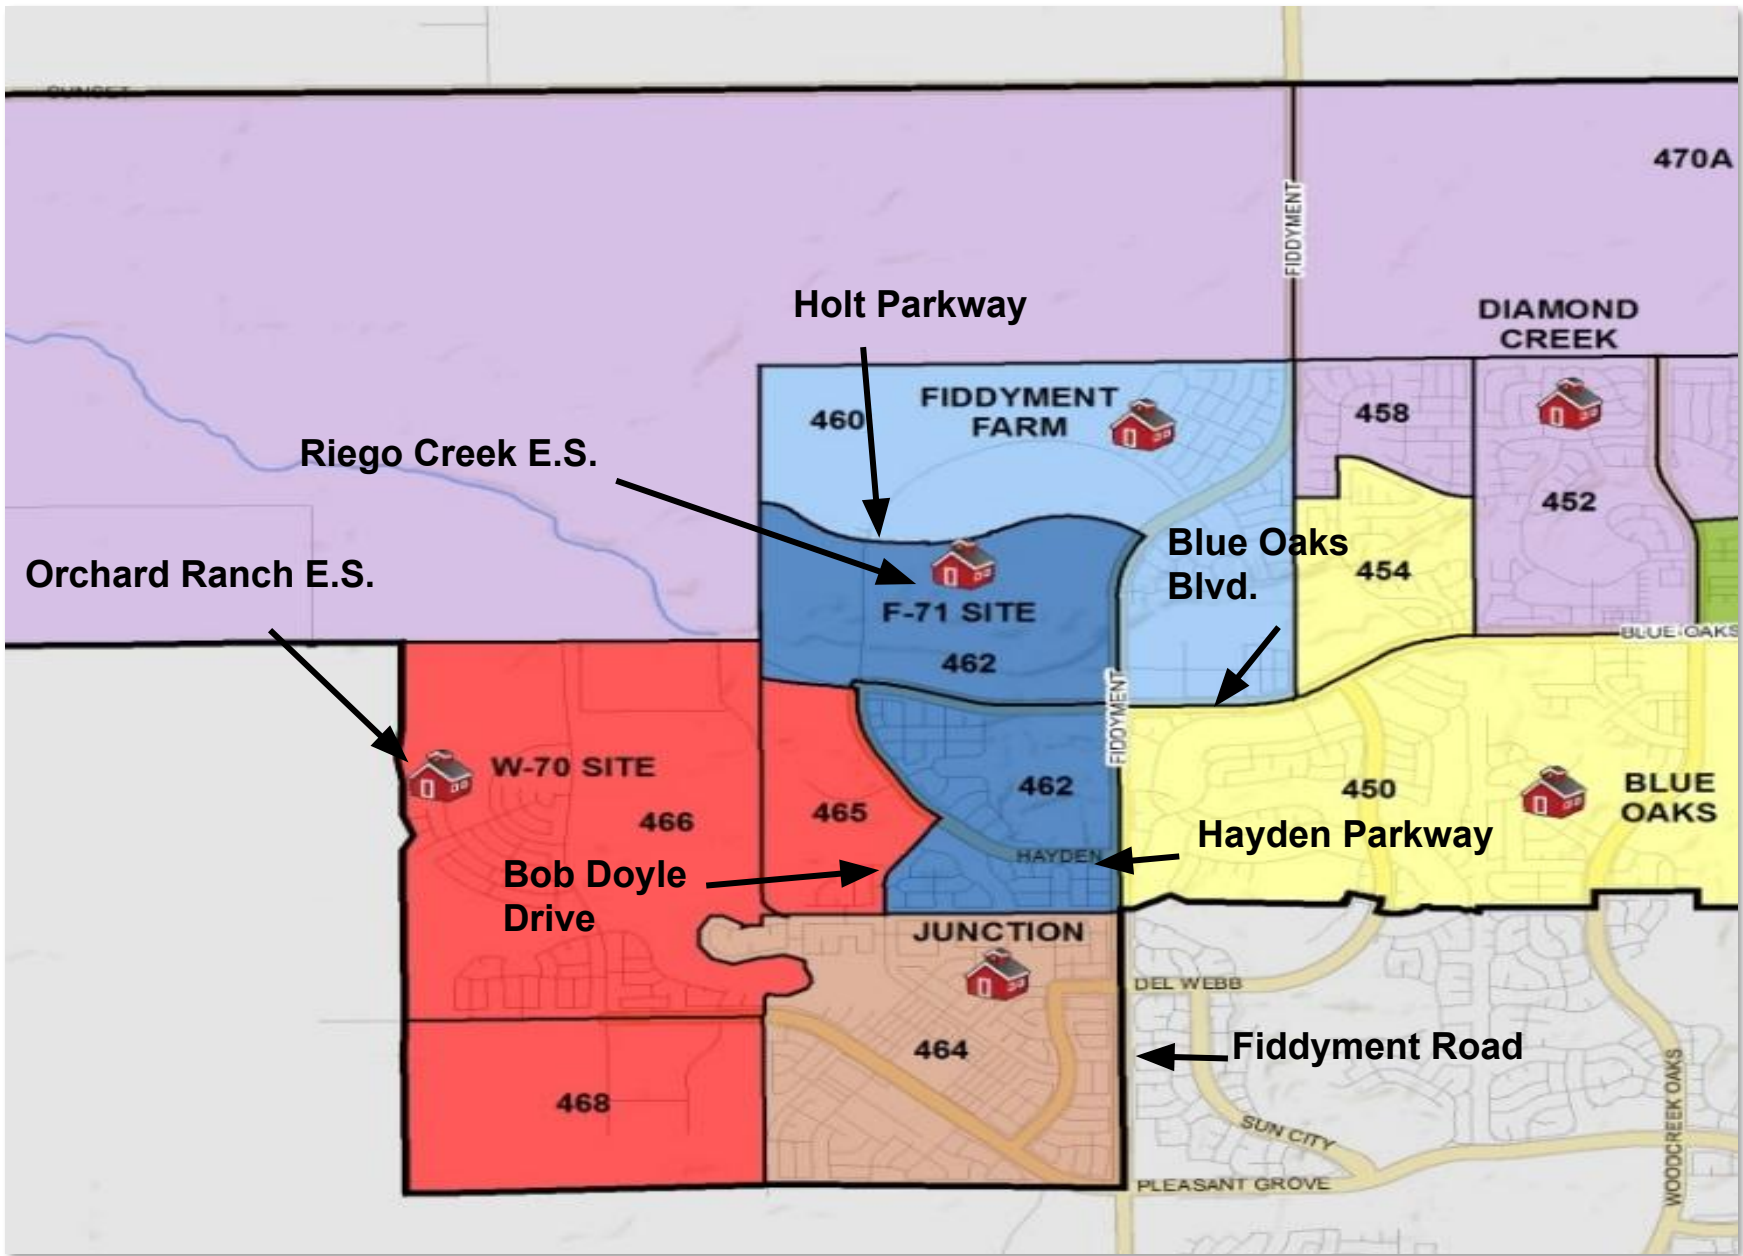

# Riego Creek Elementary Intra-District Transfer Request Process

- Riego Creek Elementary Attendance Boundary
  - 257 students
    - TK-4th grades
- December 2, 2019 - December 20, 2019
  - Riego Creek Elementary residents, students, siblings
  - Notification by January 31, 2020
- January 6, 2020 - January 30, 2020
  - All RCSD Residents/Students
- Intra-District Transfer Document
  - [www.rcsdk8.org](http://www.rcsdk8.org)
  - Fillable document available online - December 2, 2019

# Current Elementary School Boundaries - RCSD 2019-2020

# Riego Creek Elementary School 2020-2021

# WB-60 Elementary School 2022-2023 est.