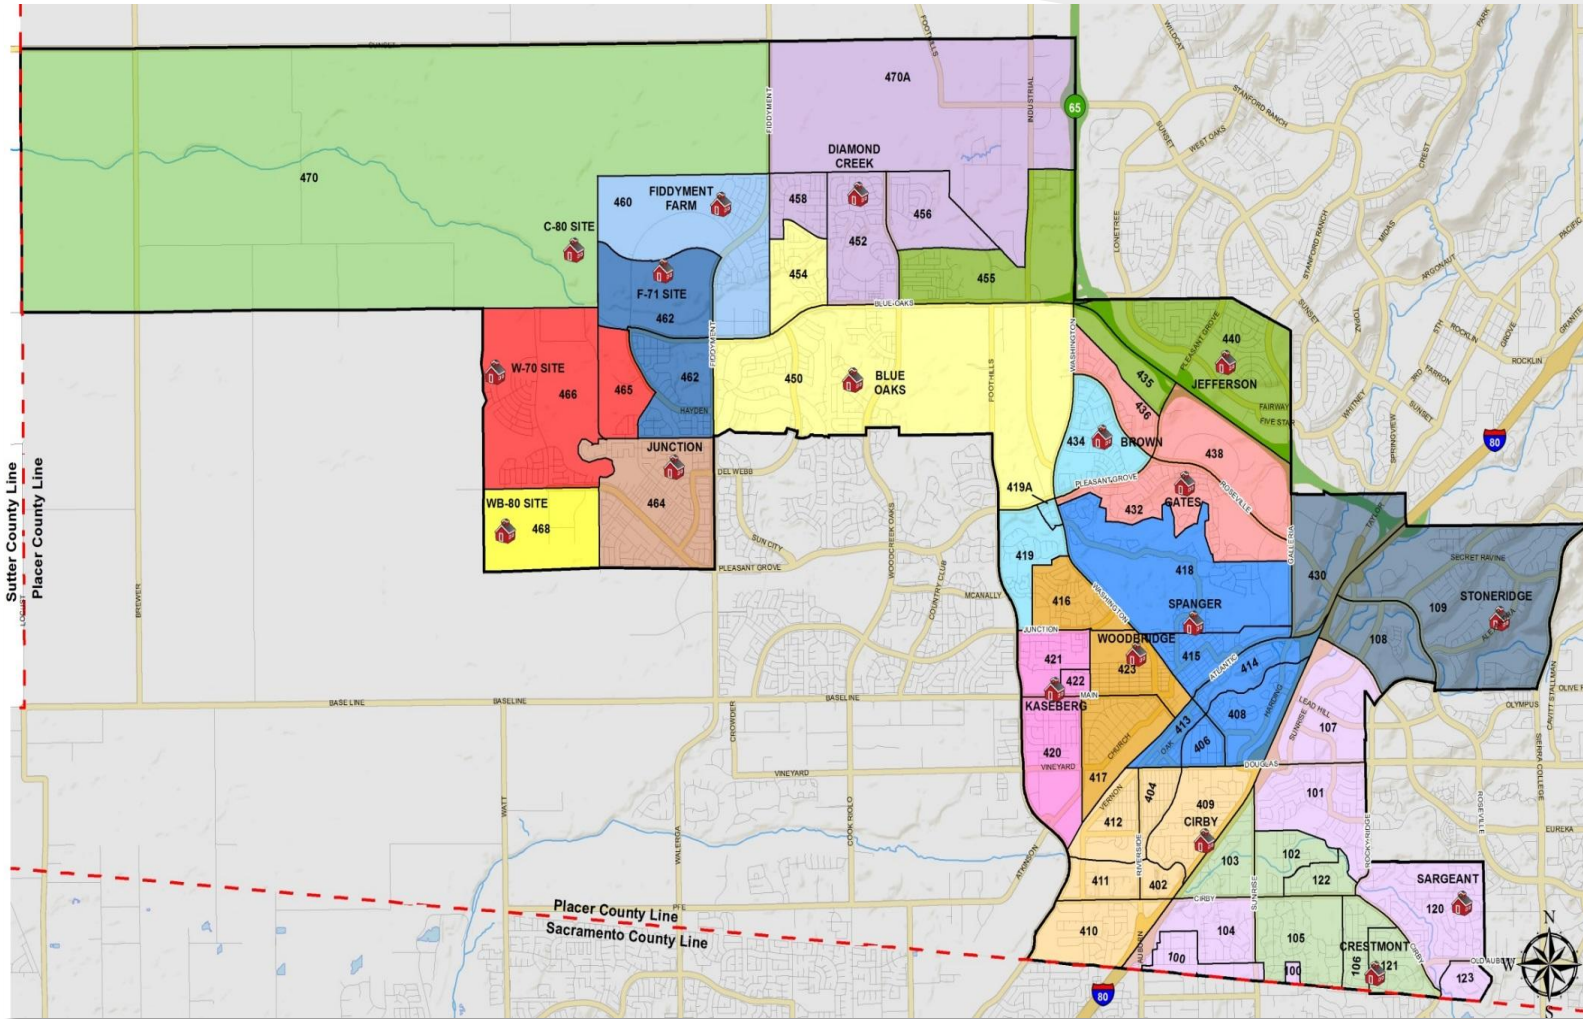

C-80 Elementary School 2024-25 est.