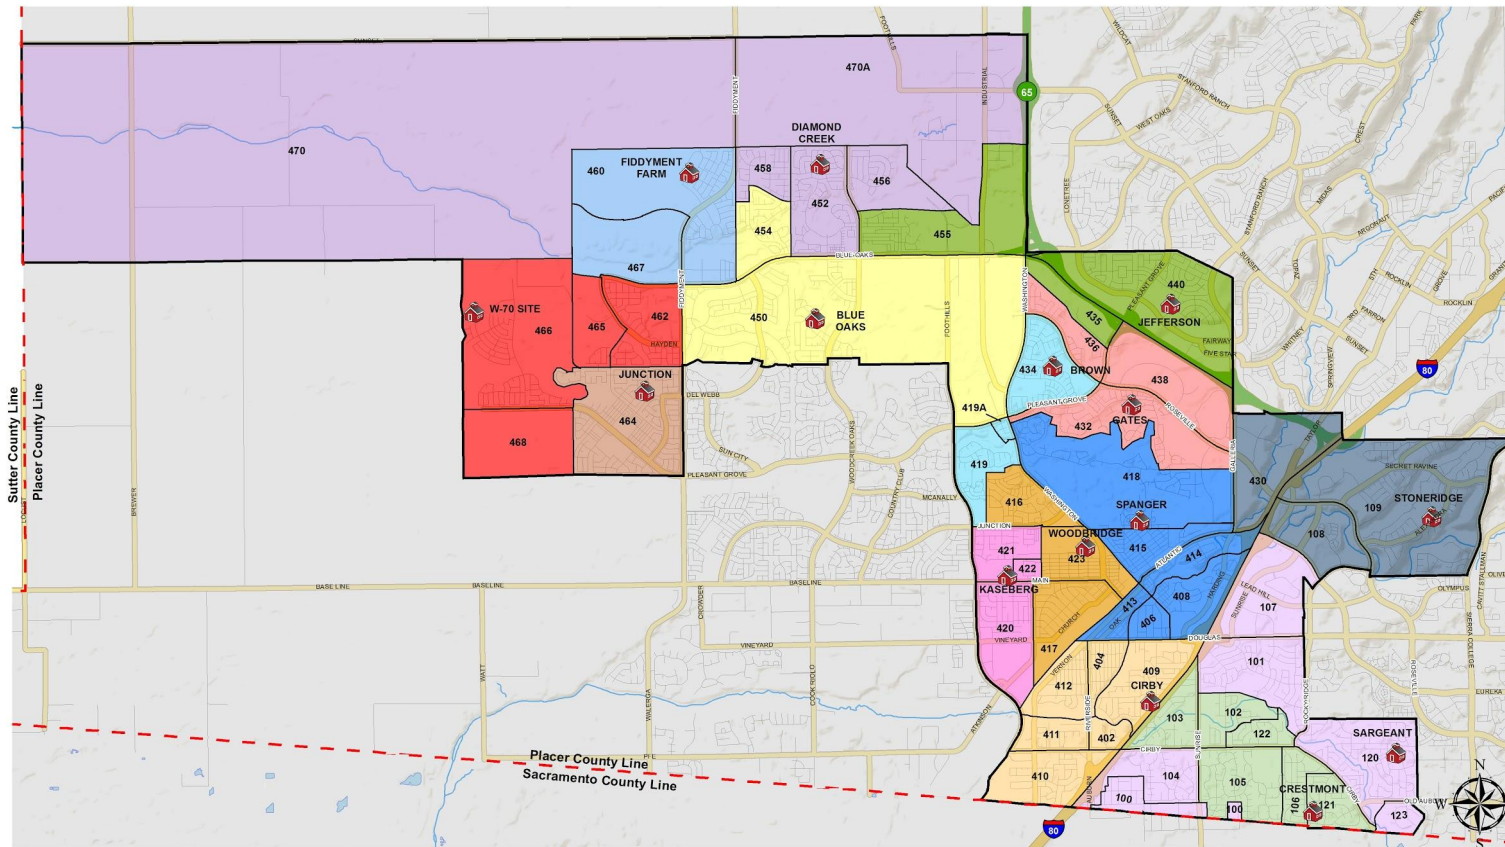

Current Elementary School Boundaries - RCSD 2019-2020